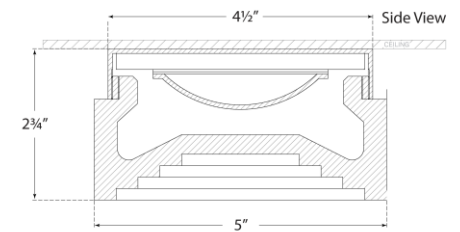

SPEC SHEET

Otto 5" Solitaire Flush Mount

Item # KW 4900PN-ALB

Designer: Kelly Wearstler

Height: 2.75"

Width: 5"

Canopy: 4.5" Round

Finishes: AB, BZ, PN

Trim Options: ALB

Socket: Dedicated LED

Wattage: 12w (1100lm)

Note: Alabaster is a Natural Stone | Variations in Color and Texture are Expected

Bottom View(1:2)